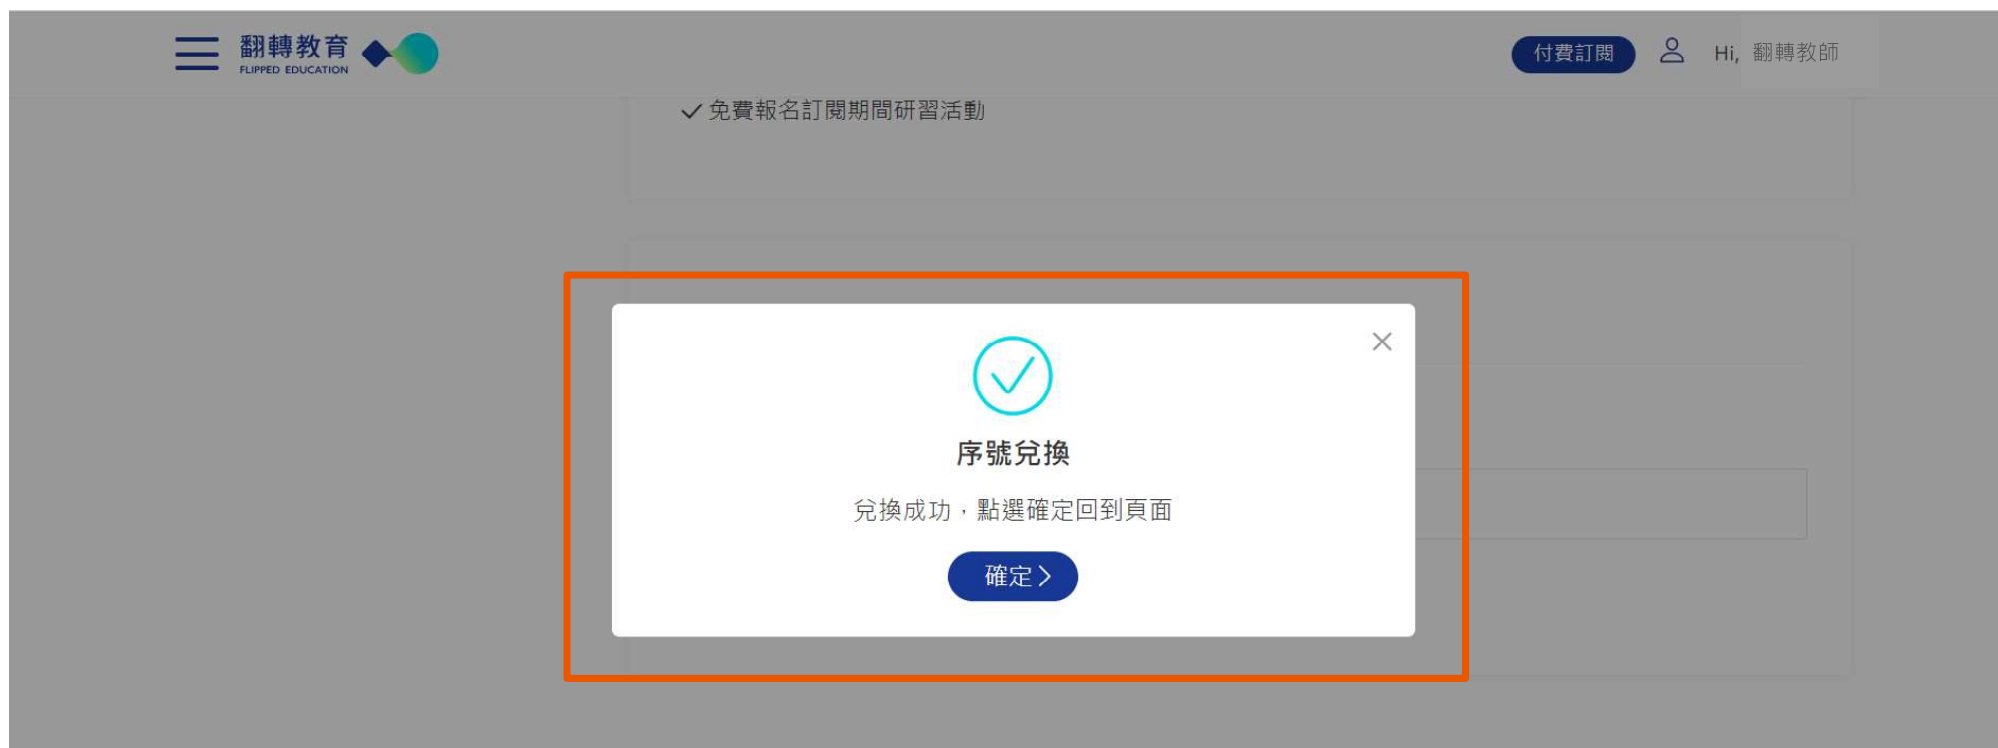

5、兌換完成，會出現提示畫面，請點選**確定**