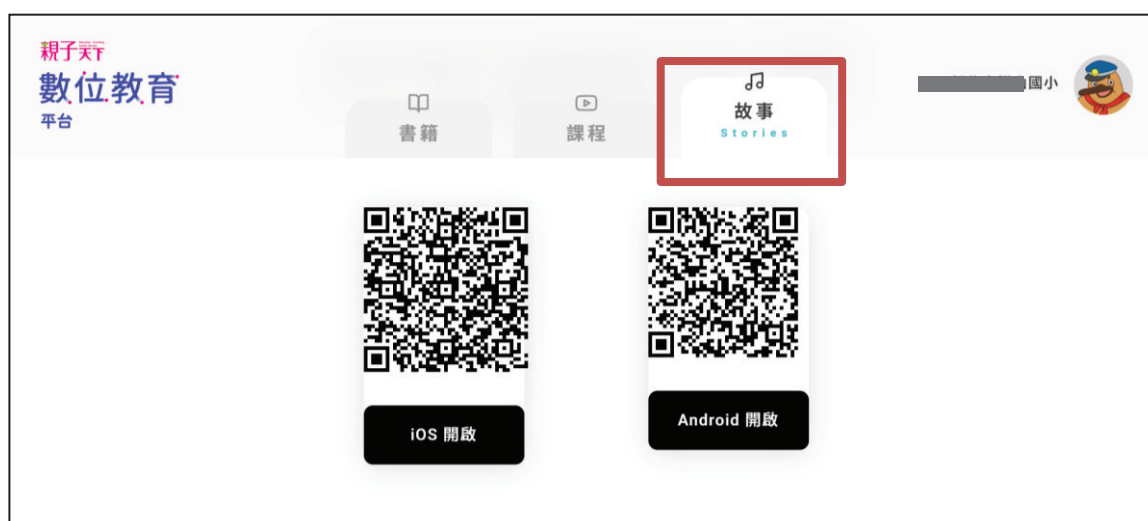

## Step1：登入學校帳號

The screenshot shows the login interface of the 'Parent World Digital Education Platform'. The page title is '登入' (Login). There are two input fields: '帳號' (Account) with the value 's100.hses.ntpc' and '密碼' (Password) with masked characters. A blue '登入' (Login) button is highlighted with a red box. At the bottom, there is contact information: 服務專線: 886-2-2662-0332, 傳真電話: 886-2-2509-2462, 服務時間: 週一~週五 9:00~17:30, and a copyright notice: Copyright © 親子天下. All rights reserved. 版權所有, 禁止擅自轉貼節錄.

## Step 2：點擊故事選項

## Step 3：以手機掃描 QR code，即會自動登入至有聲故事書app收聽頁面，可直接收聽